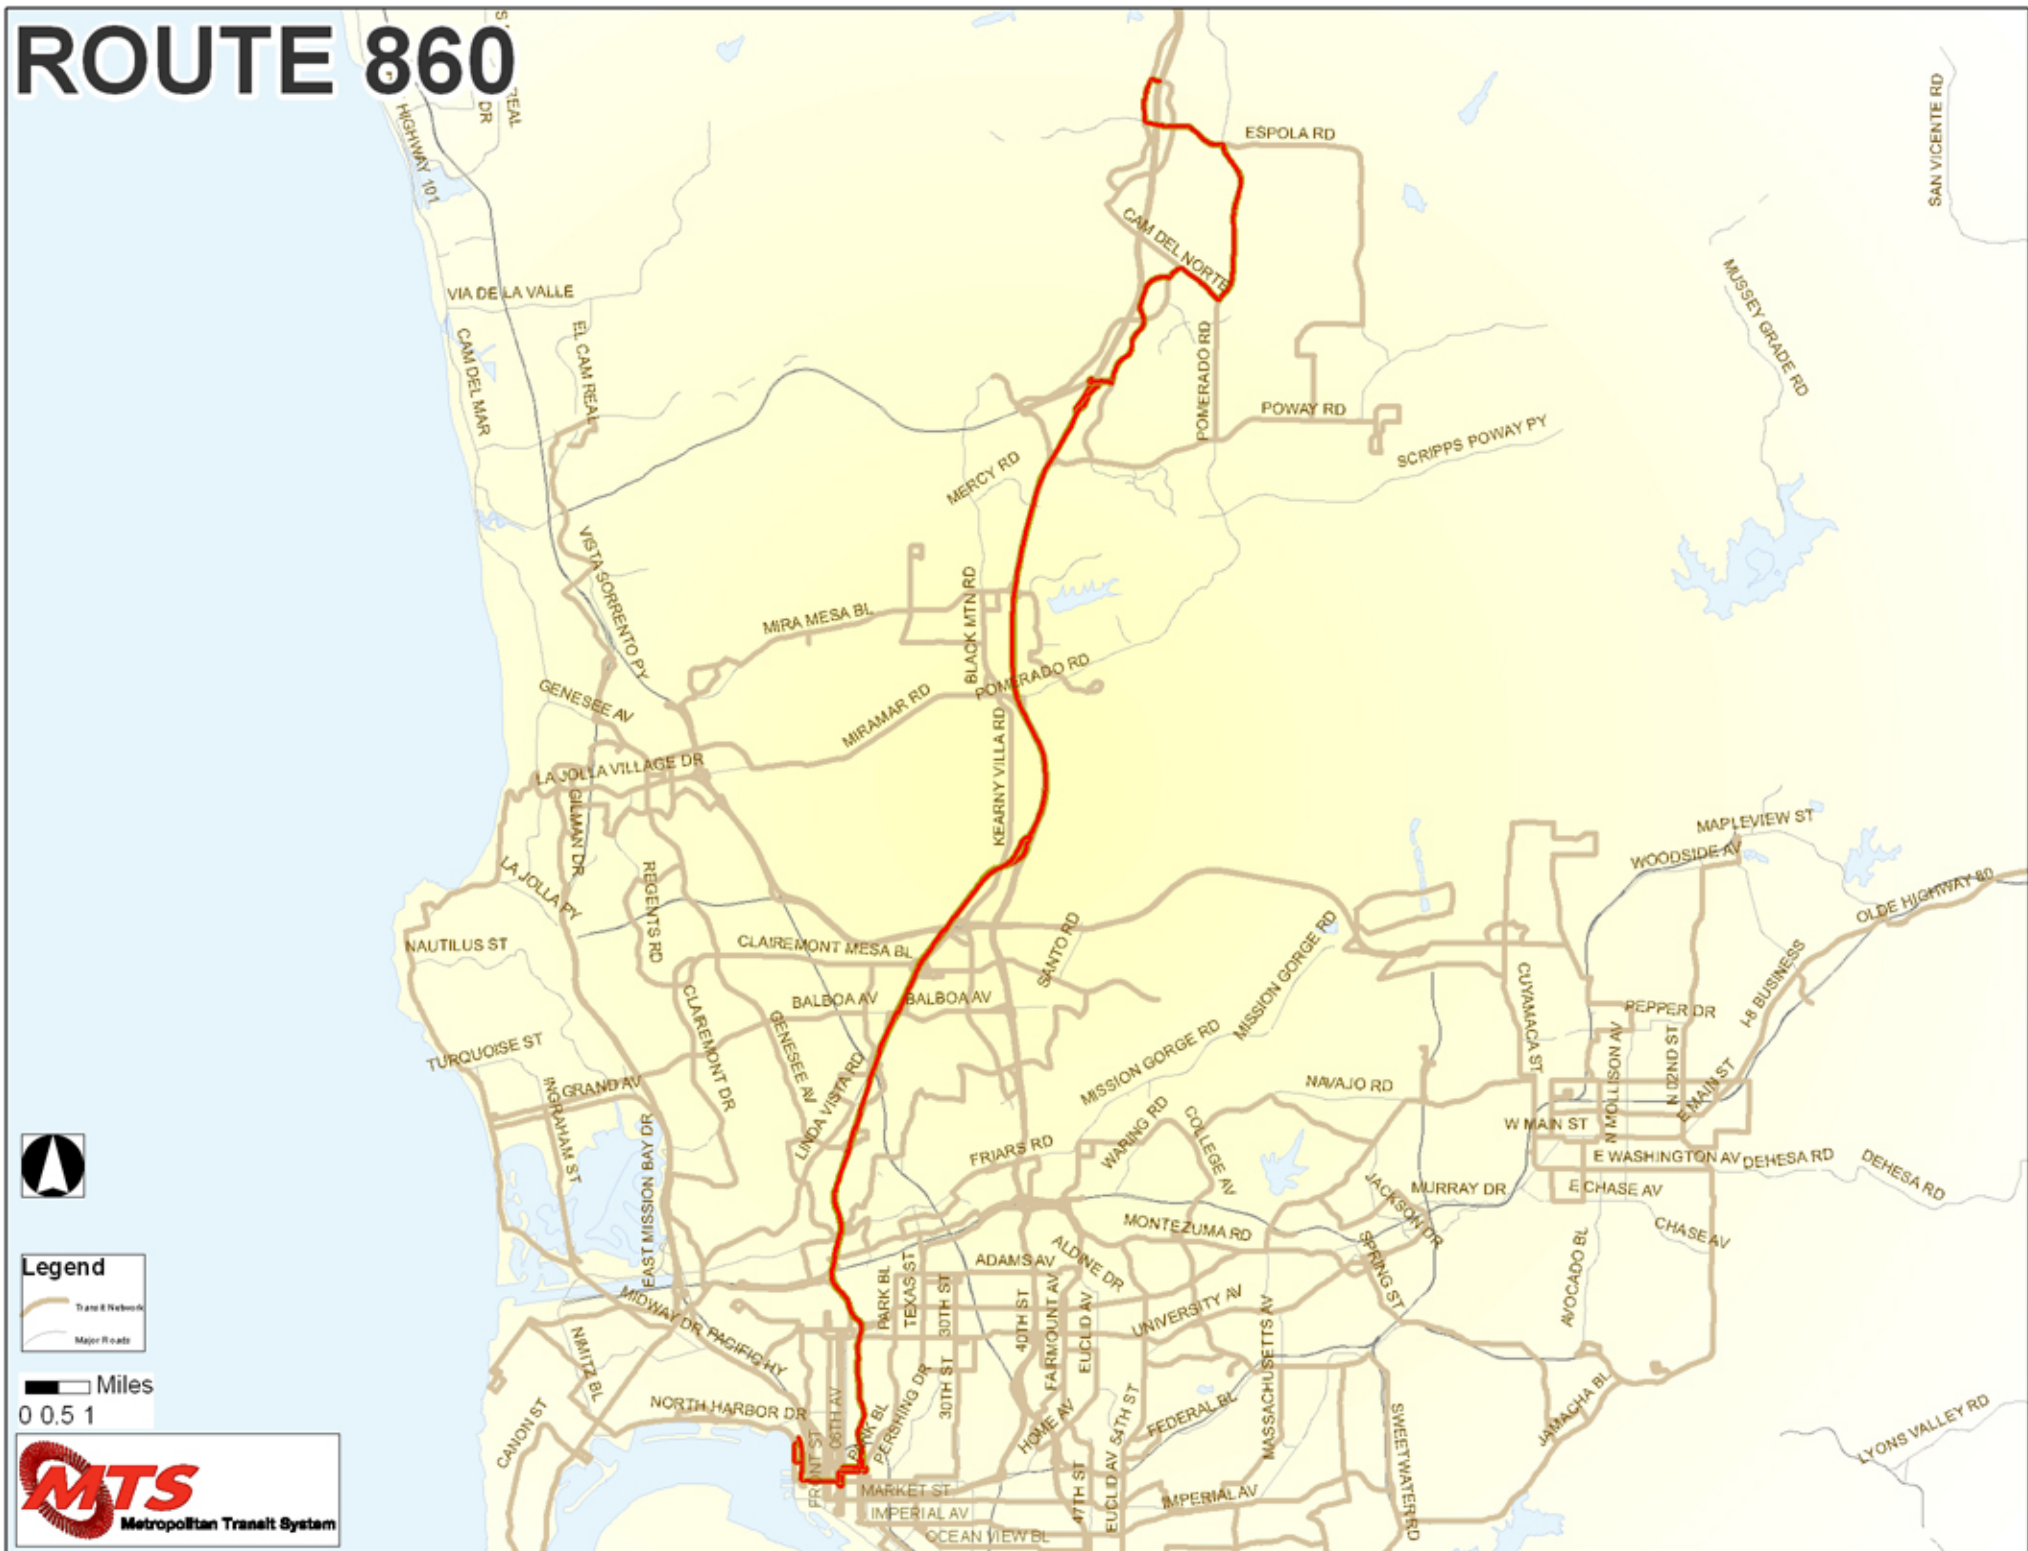

ROUTE 860

Legend

- Train Network
- Major Roads

0 0.5 1 Miles