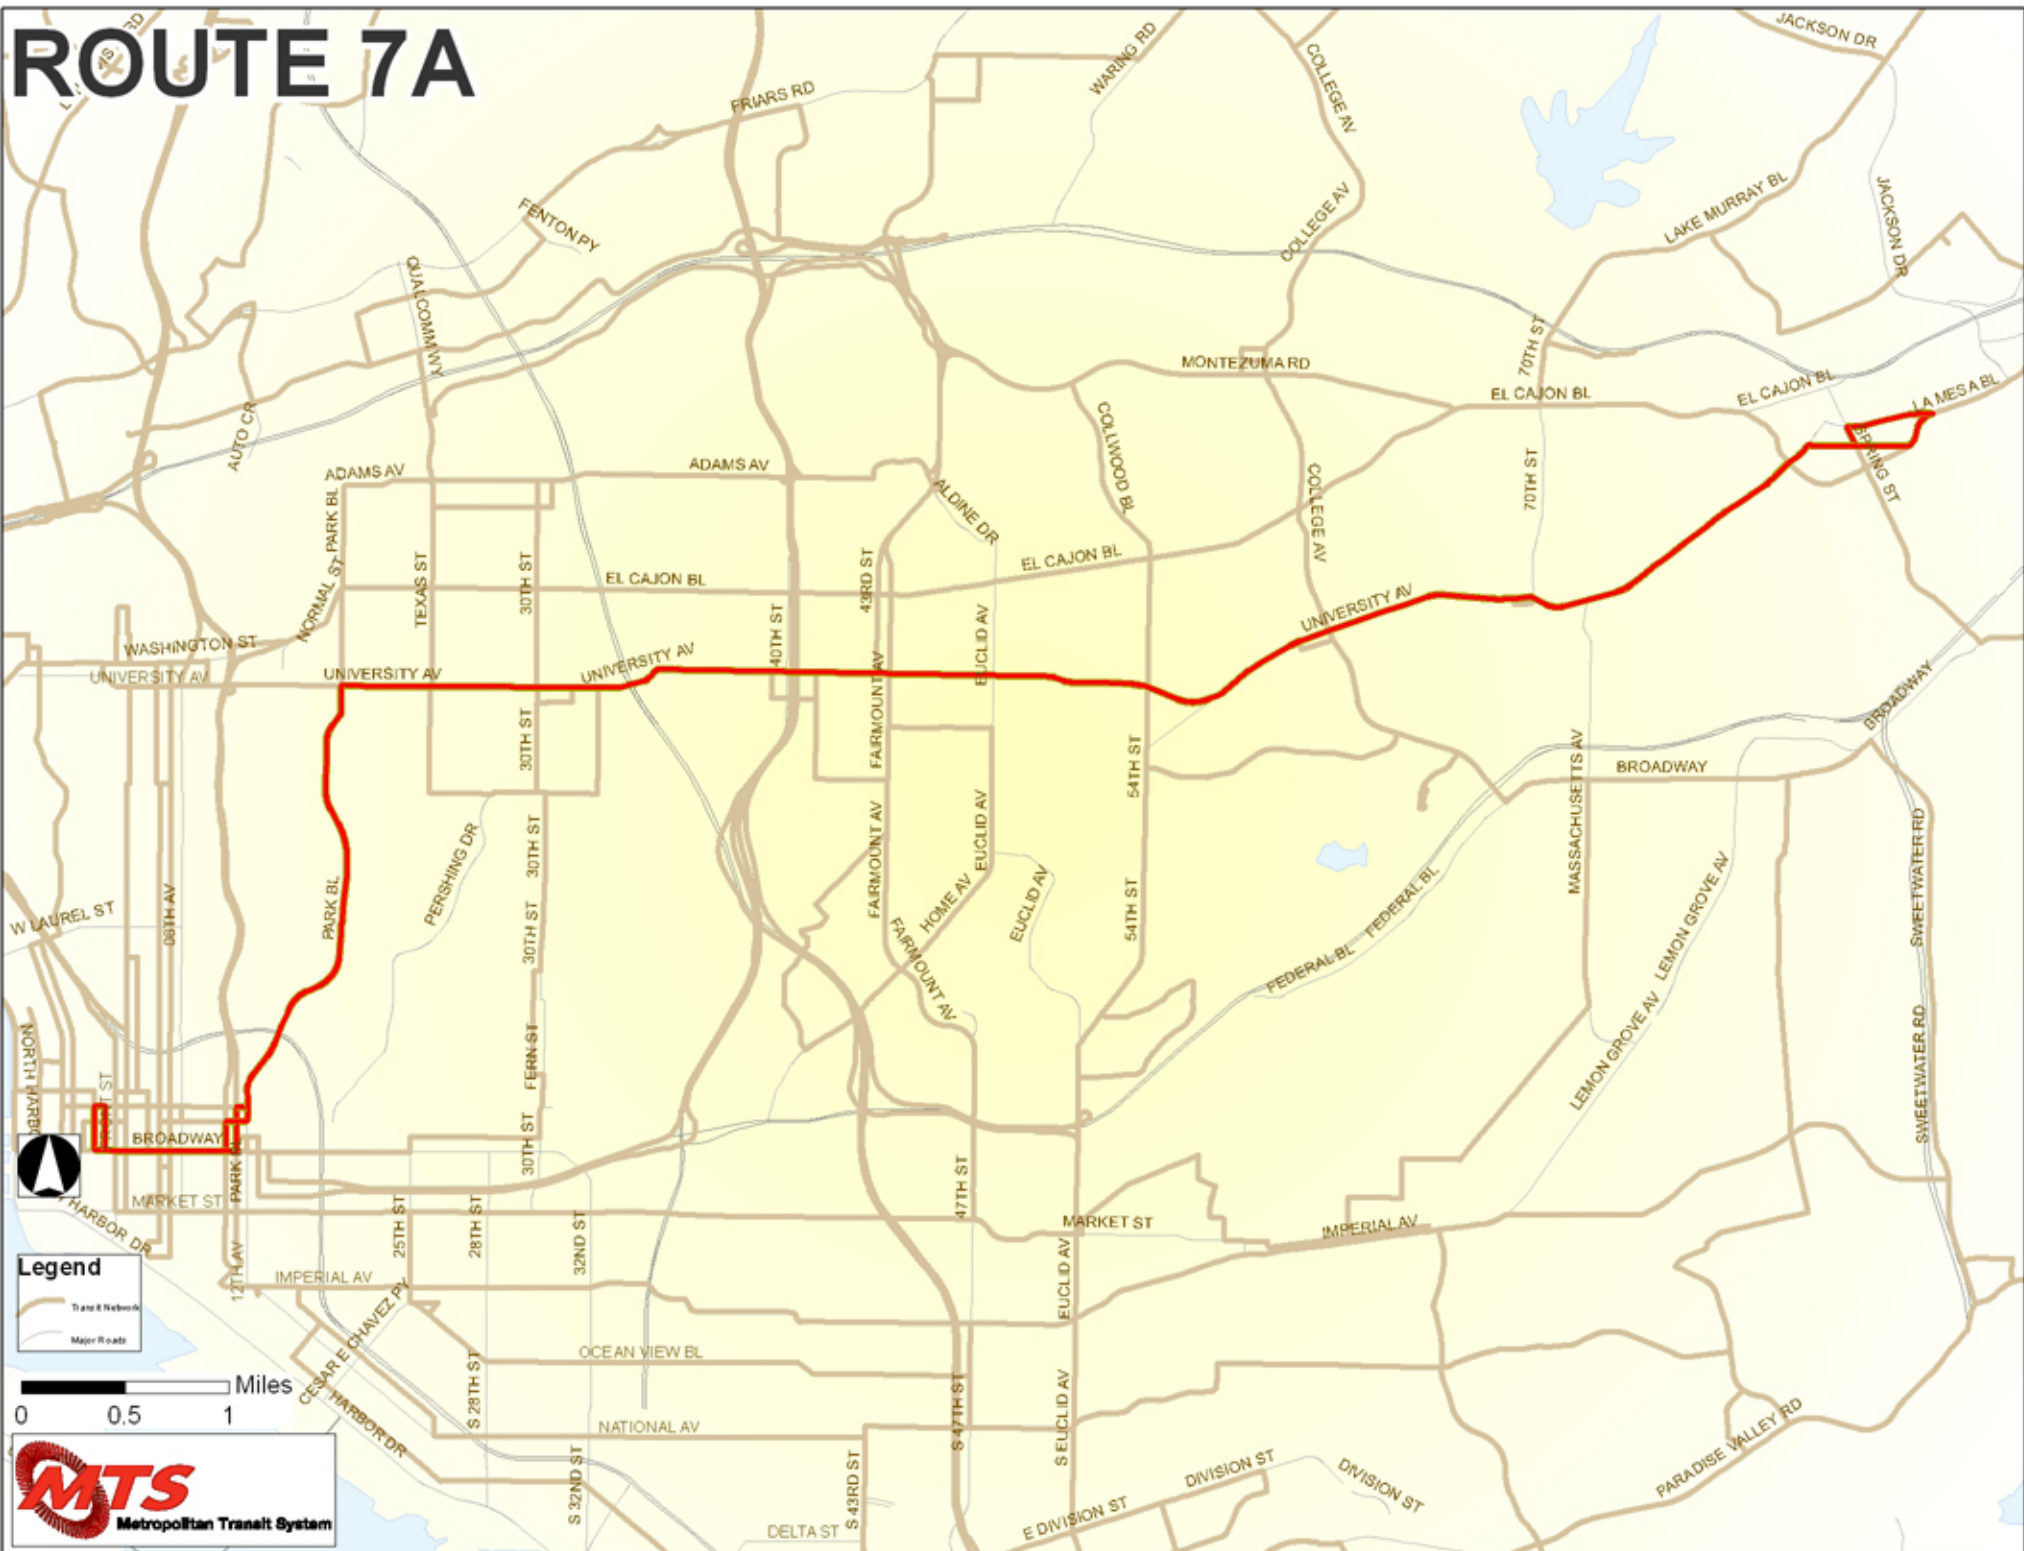

ROUTE 7A

Legend

- Transit Network
- Major Roads

0 0.5 1 Miles