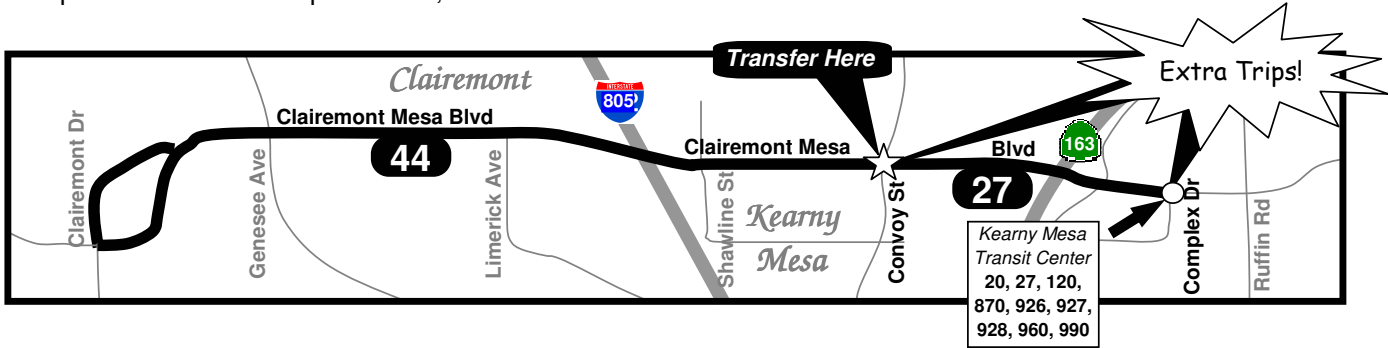

The additional short trips will meet the Route 44 buses arriving Convoy St. at 5:29 a.m. and 5:59 a.m. and will wait for transferring passengers. See map and schedule below for details. Note that the trips were added after the publication of the September 3, 2006 timetable.

Route 44 DEPARTS Clairemont Dr. & Clairemont Mesa Bl.	Route 44 ARRIVES Convoy St. & Clairemont Mesa Bl.		Route 27 DEPARTS Clairemont Mesa Bl. & Convoy St.	Route 27 Arrives Clairemont Mesa Bl. & Complex Dr.	
4:47 AM	4:59 AM		-----	-----	
5:17 AM	5:29 AM	⇒ Transfer ⇒	5:29 AM	5:35 AM	← New Trip!
5:47 AM	5:59 AM	⇒ Transfer ⇒	5:59 AM	6:05 AM	← New Trip!
6:17 AM	6:29 AM	⇒ Transfer ⇒	6:32 AM	6:40 AM	

ROUTES 27 / 44 NOTICE

Effective Tuesday, September 5, 2006, MTS will operate weekday-only short Route 27 trips, from Clairemont Mesa Blvd./Convoy St. to Clairemont Mesa/Complex Dr. These trips will provide an early morning connection from Clairemont to Kearny Mesa Transit Center before the regular Route 27 schedule begins.