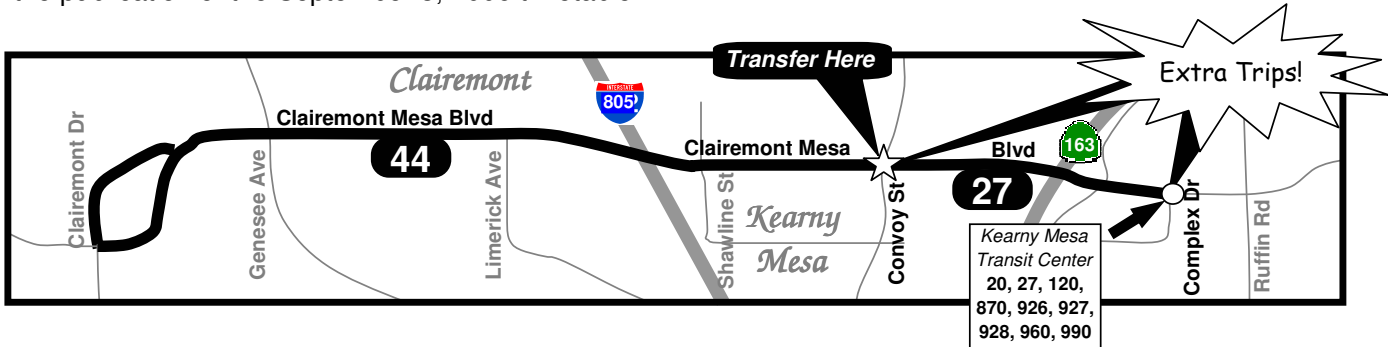

ROUTES 27 / 44 NOTICE

Effective Tuesday, September 5, 2006, MTS will operate weekday-only short Route 27 trips, from Clairemont Mesa Blvd./Convoy St. to Clairemont Mesa/Complex Dr. These trips will provide an early morning connection from Clairemont to Kearny Mesa Transit Center before the regular Route 27 schedule begins.

The additional short trips will meet the Route 44 buses arriving Convoy St. at 5:29 a.m. and 5:59 a.m. and will wait for transferring passengers. See map and schedule below for details. Note that the trips were added after the publication of the September 3, 2006 timetable.

Route 44 DEPARTS Clairemont Dr. & Clairemont Mesa Bl.	Route 44 ARRIVES Convoy St. & Clairemont Mesa Bl.		Route 27 DEPARTS Clairemont Mesa Bl. & Convoy St.	Route 27 Arrives Clairemont Mesa Bl. & Complex Dr.	
4:47 AM	4:59 AM		-----	-----	
5:17 AM	5:29 AM	⇒ Transfer ⇒	5:29 AM	5:35 AM	← New Trip!
5:47 AM	5:59 AM	⇒ Transfer ⇒	5:59 AM	6:05 AM	← New Trip!
6:17 AM	6:29 AM	⇒ Transfer ⇒	6:32 AM	6:40 AM	