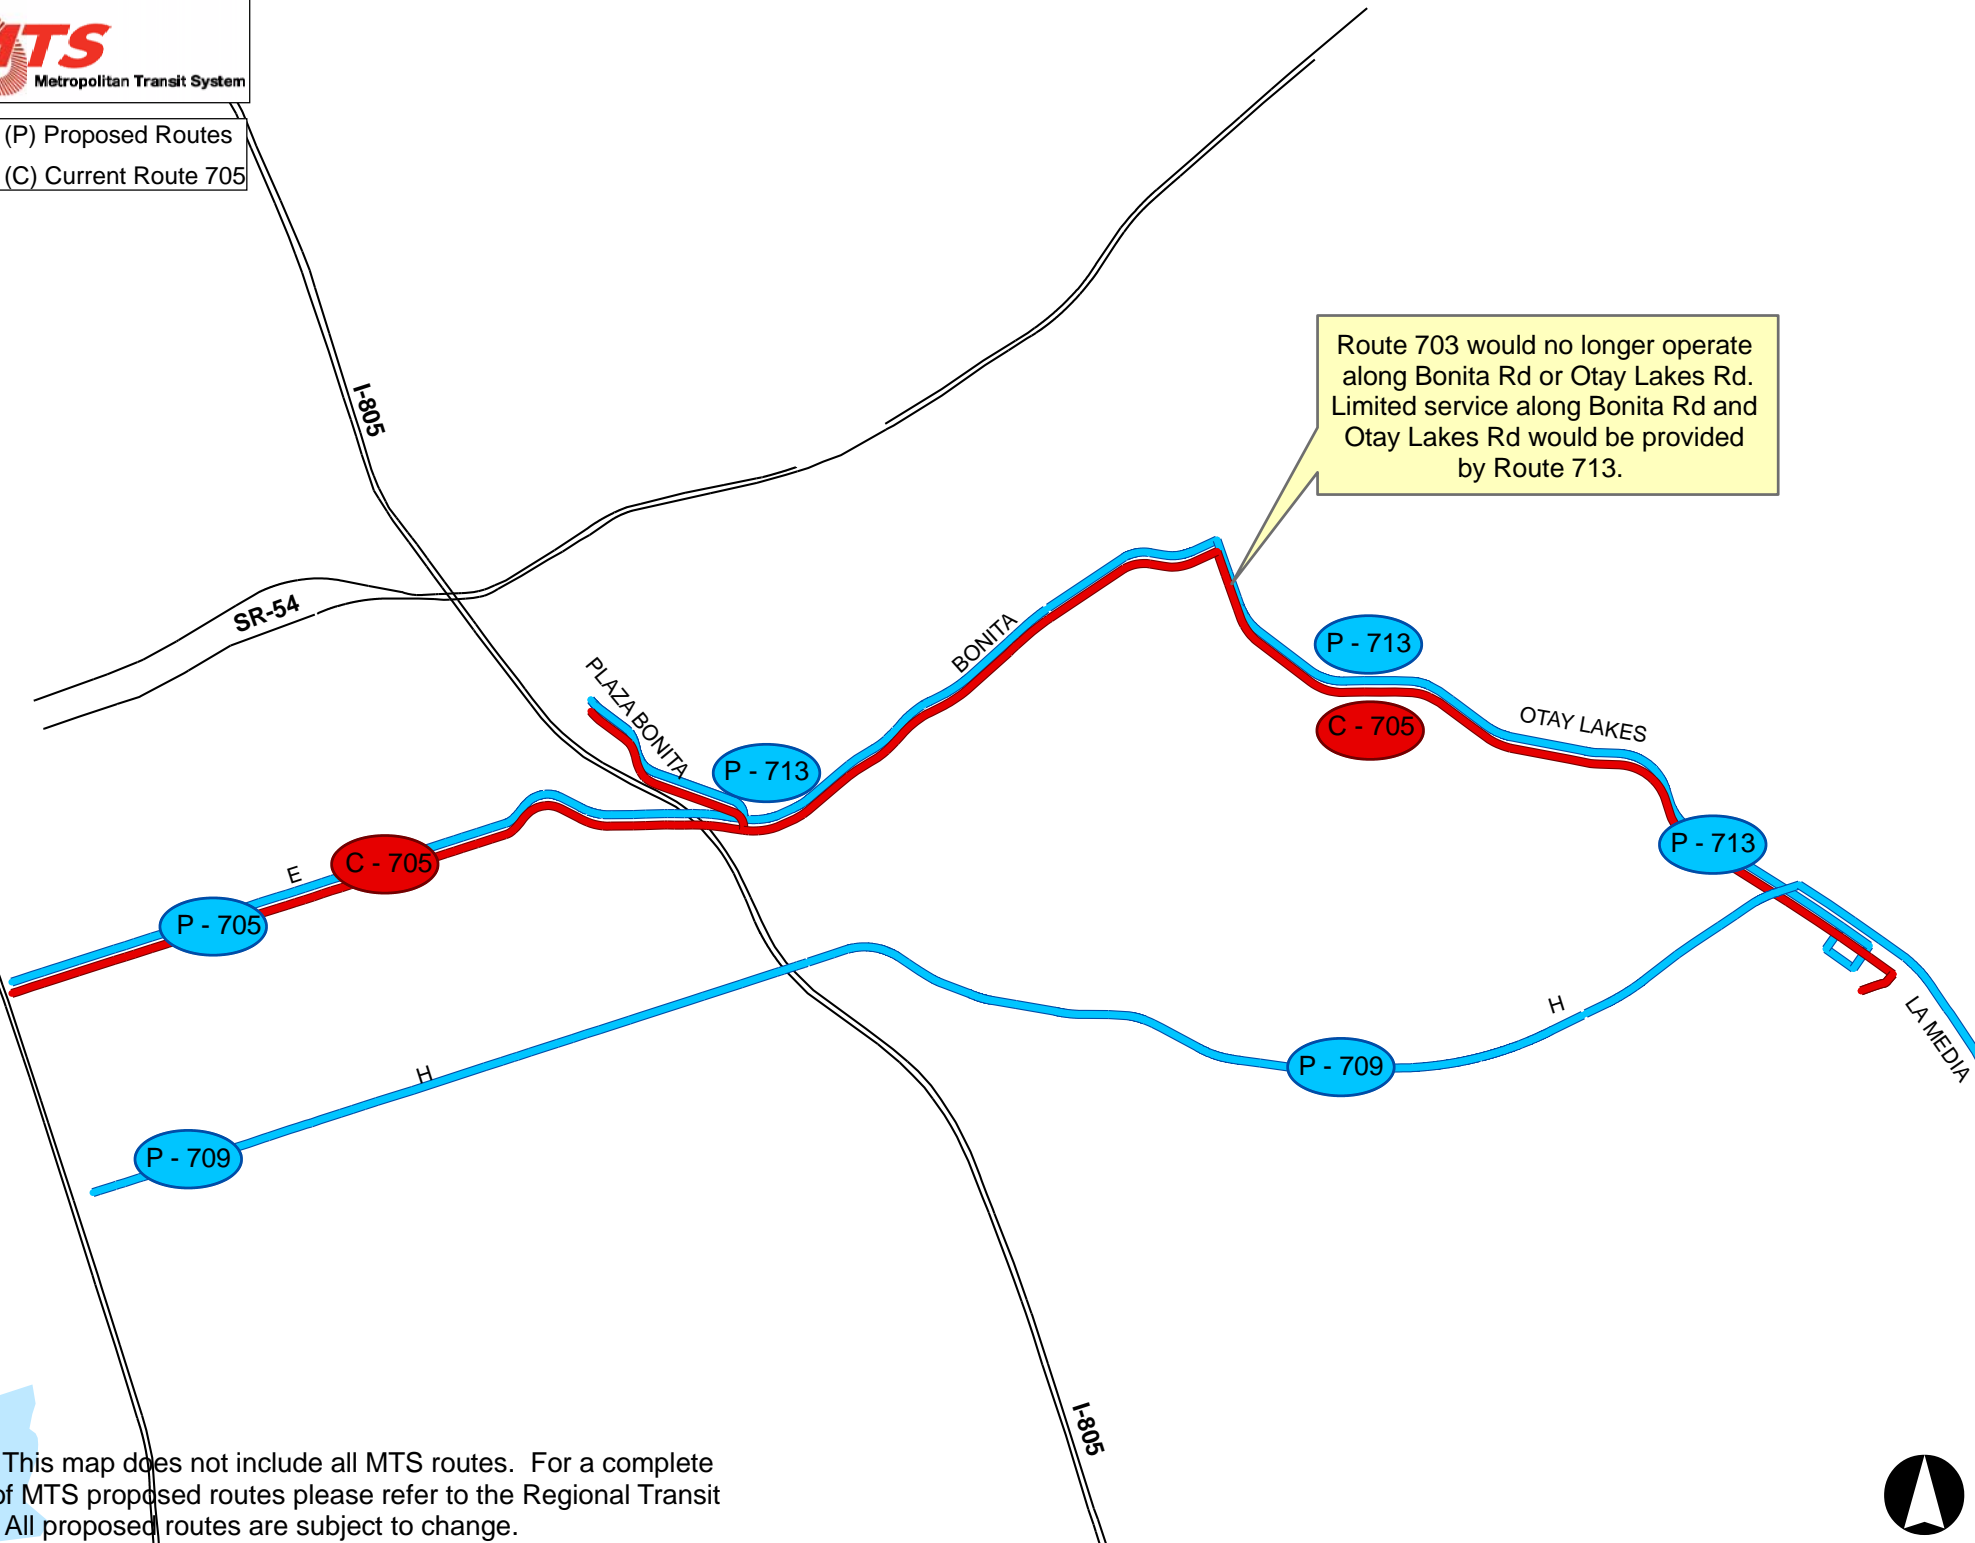

- (P) Proposed Routes
- (C) Current Route 705

Route 703 would no longer operate along Bonita Rd or Otay Lakes Rd. Limited service along Bonita Rd and Otay Lakes Rd would be provided by Route 713.

Note: This map does not include all MTS routes. For a complete map of MTS proposed routes please refer to the Regional Transit Map. All proposed routes are subject to change.