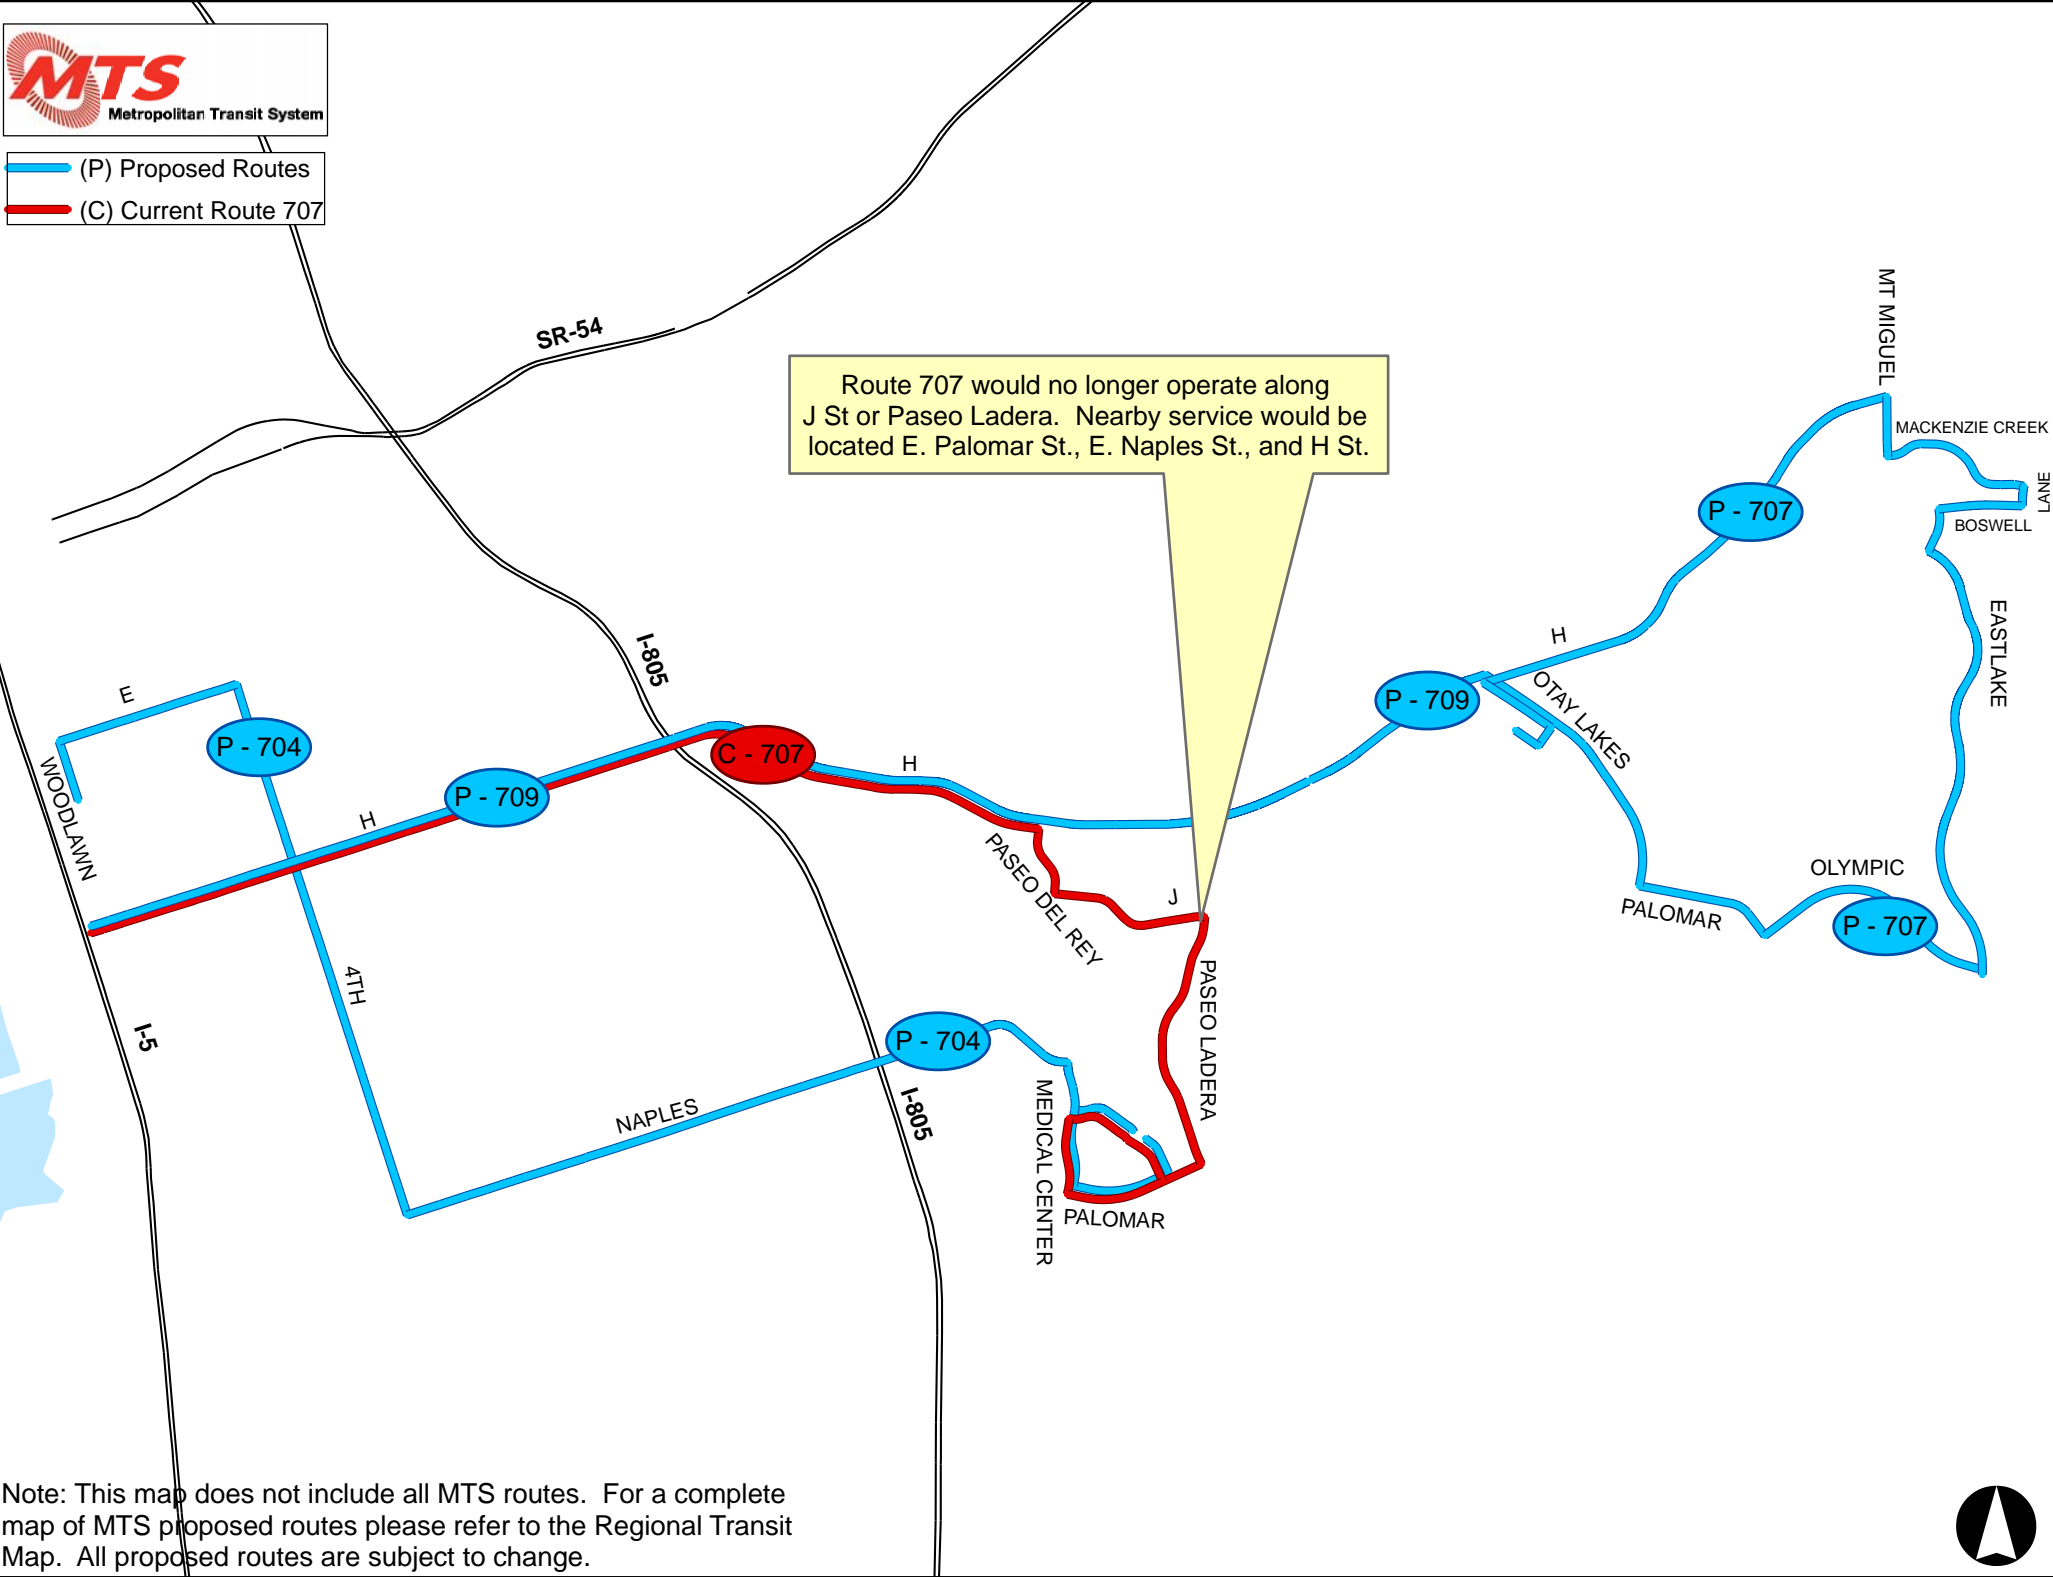

- (P) Proposed Routes
- (C) Current Route 707

Route 707 would no longer operate along J St or Paseo Ladera. Nearby service would be located E. Palomar St., E. Naples St., and H St.

Note: This map does not include all MTS routes. For a complete map of MTS proposed routes please refer to the Regional Transit Map. All proposed routes are subject to change.